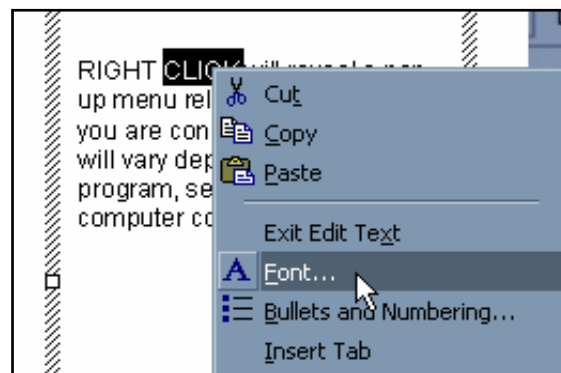

The MOUSE

The LEFT mouse button is used 90% of the time. Use it to select an item, highlight text or click a button.

The RIGHT mouse button is used *after* selecting or highlighting an item. Use it to reveal menus, options or tools relevant to the selected item.

LEFT CLICK (or commonly referred to as "click") is used to select a menu item, button, program item, file or hyperlink.

LEFT CLICK to select a button or action

RIGHT CLICK will reveal a pop-up menu related to the activity you are conducting. The menu will vary depending upon program, selected item and computer configuration.

RIGHT CLICK to reveal options for a *selected* item such as highlighted text.